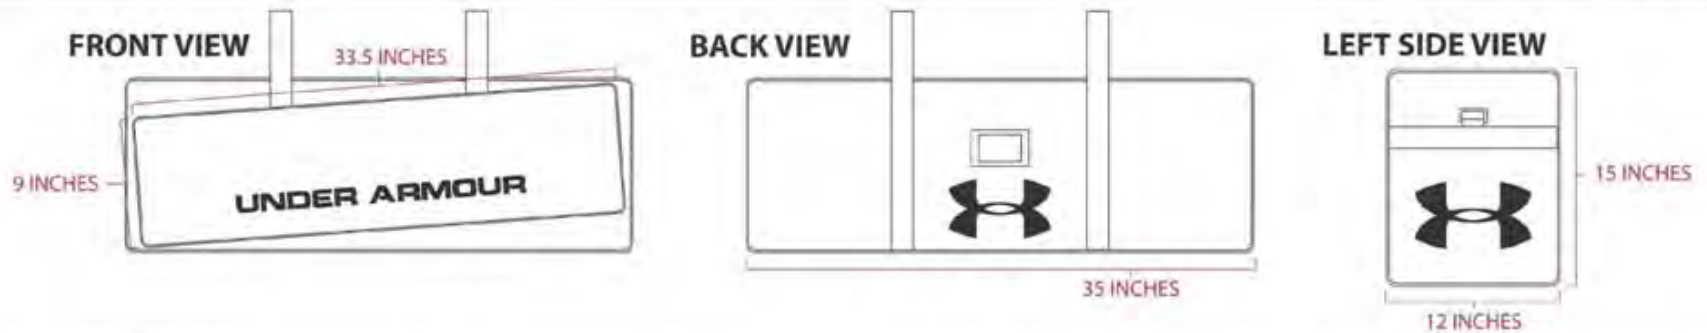

# PROTECT® THIS HOUSE.

↔ I WILL.

WWW.UNDERARMOUR.COM

**UACEB-1** PROFESSIONAL CATCHER'S BAG

5 inner compartments organize helmet, accessories, gloves, shoes, and even a complete set of catcher's gear. Large outer compartment stores up to 4 bats.