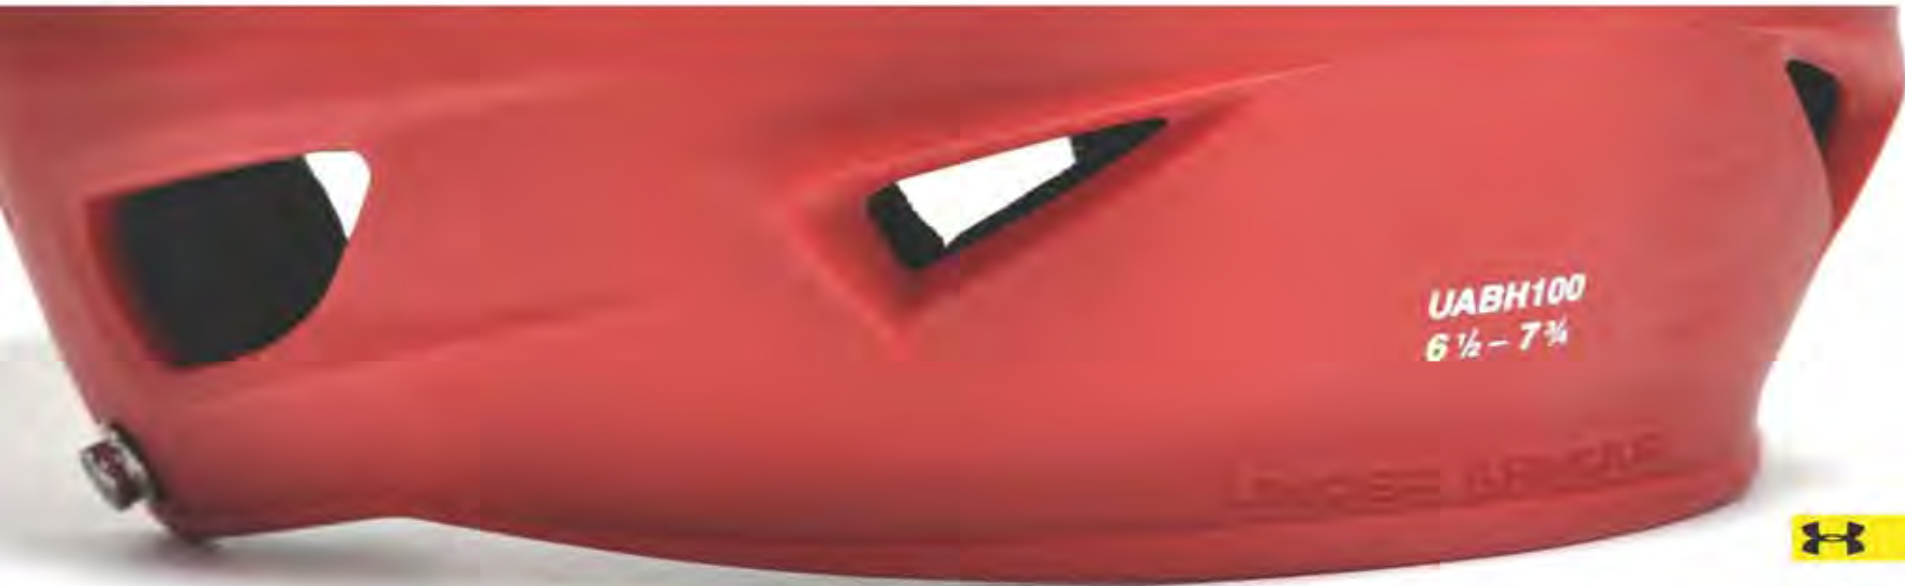

ADVANCED COVERAGE

Today's most popular batting helmets are offering less and less coverage to the back of the head (Brain Stem & Spinal Cord). This vulnerable area is commonly exposed when avoiding being struck by a wild pitch or when trying to beat out a pitch stealing second. Under Armour® helmets are designed with a flared shell in the back to offer full coverage without restricting range of motion.

SHELL VENTILATION + STRENGTH

One of the most obvious features is the shell. 12 large vent ports throughout the shell are submerged so no foul tips will make direct contact. No vent ports are covered by any padding to allow for maximum air flow. All the ridges in the shell increase the strength and durability of the helmet while at the same time make it look oh so stylish.

HIGH PERFORMANCE LINERS

Moisture wicking and fast drying liners in the batting helmets are both extremely comfortable and protective. The liners in the UABH-100 and UABH-200 helmets make these the best fitting helmets available. There are no pressure points and just the right amount of support give the helmets an amazingly light fit.

HAND PAINTED

The two-tone helmet designs are by far the most unique looking around. Every single one of the Two-Tone and Matte helmets are hand painted.