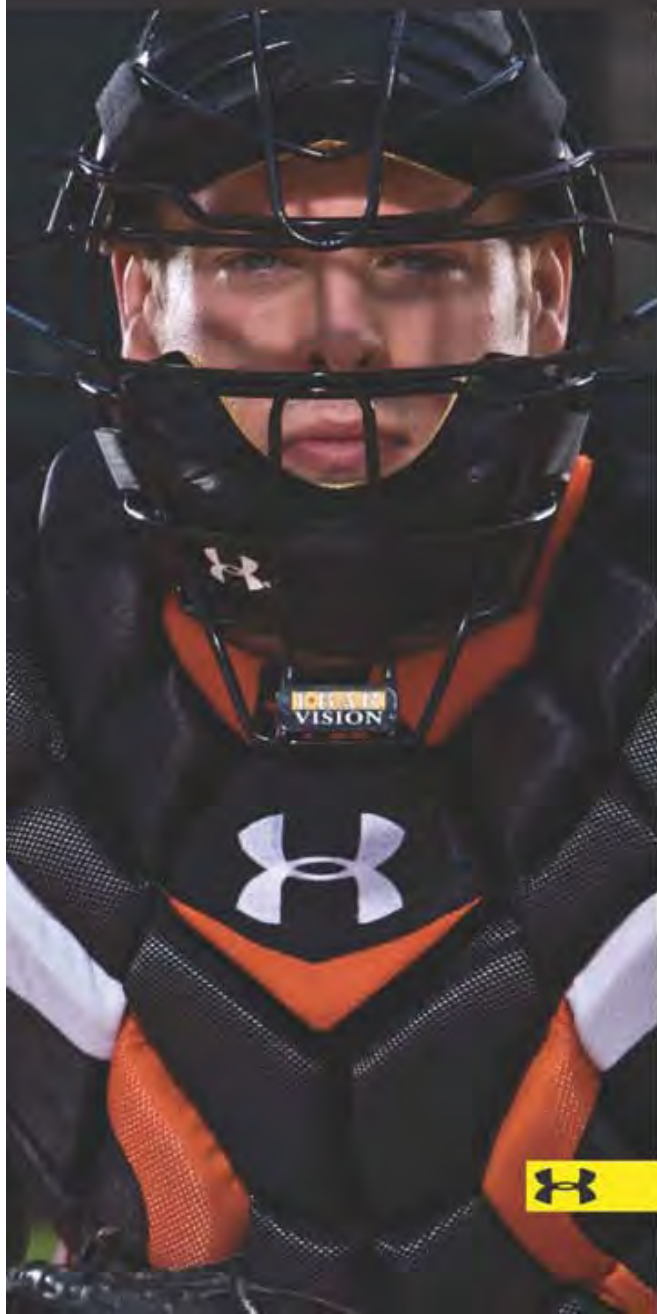

Fits hat sizes from 6 1/4 through 7

UAHG2-AM /  
UAGH2-YM  
100% ABS  
100% AEGIS  
100% AEGIS

UAHG2-AS /  
UAGH2-YS

UAHG2-AP /  
UAGH2-YP

**UAFM-ALW** ADULT CLASSIC PRO FACEMASK

Professional traditional style facemask features an I-BAR VISION™ steel cage for the best vision and increased strength. Two-tone pads feature a soft leather interior and a durable vinyl exterior. Anti-slip neoprene face-mask harness included.